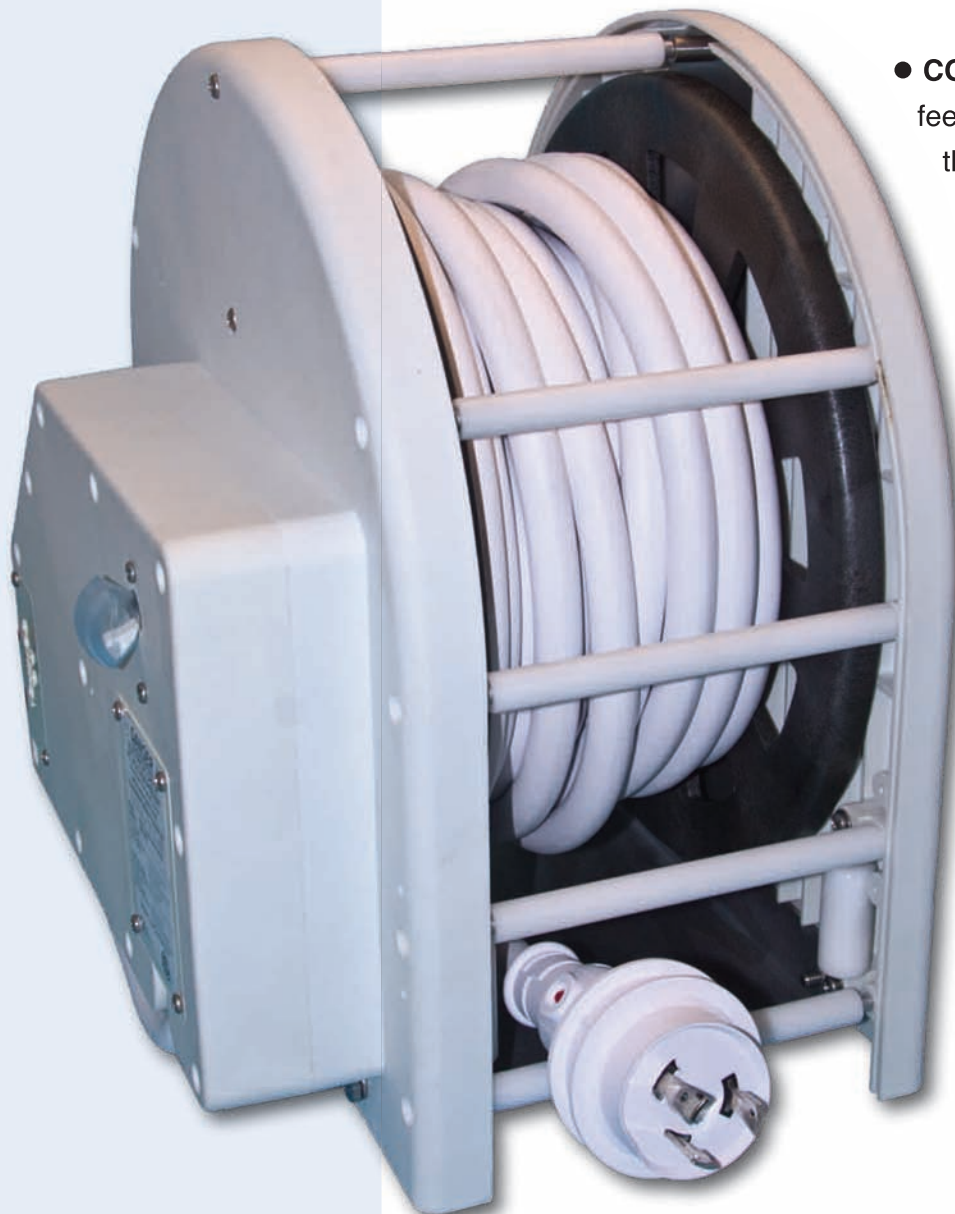

CABLEMASTER™

Model CRM-30

- **EASY TO USE** — Simply pull out the amount of shore power cable you need to make your connection. Push the button and the cable will retract and store on the reel.
- **“ZERO EFFORT” PULL-OUT FORCE** — Our unique drive motor mechanism (patent pending) disengages itself when the cable is extended. No heavy pulling!

- **COMPACT STORAGE** — Store 50-feet of 30 amp shore power cable in the smallest possible area.

- **EASY TO INSTALL** — Our detachable mounting base makes it easy to mount the unit anywhere.

- **MARINE GRADE DESIGN** — The Cablemaster™ product line is specifically designed for the marine environment — built to last!

- **FULLY TESTED AND APPROVED** — UL, CSA, ABYC, CE, ISO 8846 (Ignition Protected)