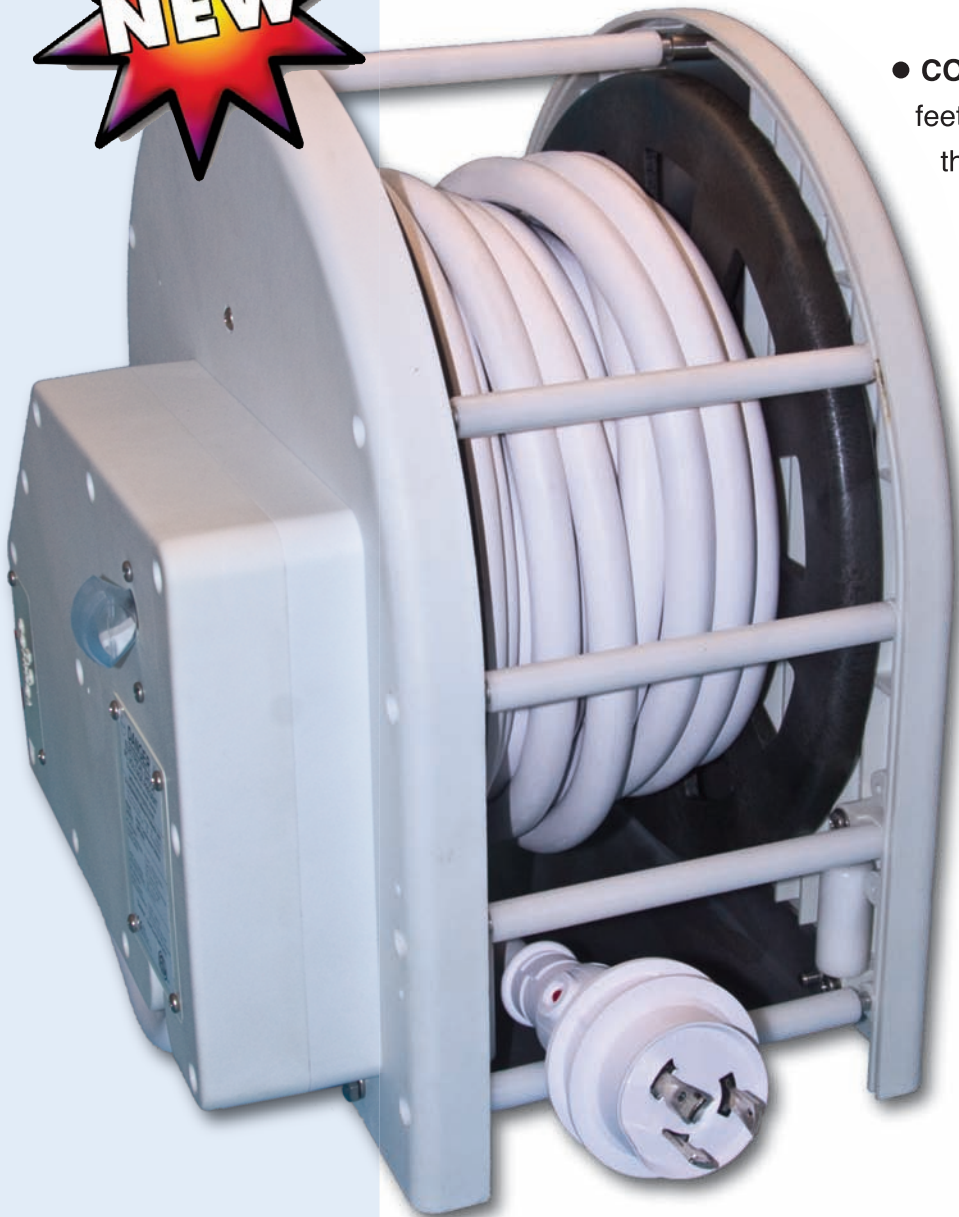

CABLEMASTER™

Model CRM-30

- **EASY TO USE** — Simply pull out the amount of shore power cable you need to make your connection. Push the button and the cable will retract and store on the reel.
- **“ZERO EFFORT” PULL-OUT FORCE** — Our unique drive motor mechanism (patent pending) disengages itself when the cable is extended. No heavy pulling!

- **COMPACT STORAGE** — Store 50-feet of 30 amp shore power cable in the smallest possible area.

- **EASY TO INSTALL** — Our detachable mounting base makes it easy to mount the unit anywhere.

- **MARINE GRADE DESIGN** — The Cablemaster™ product line is specifically designed for the marine environment — built to last!