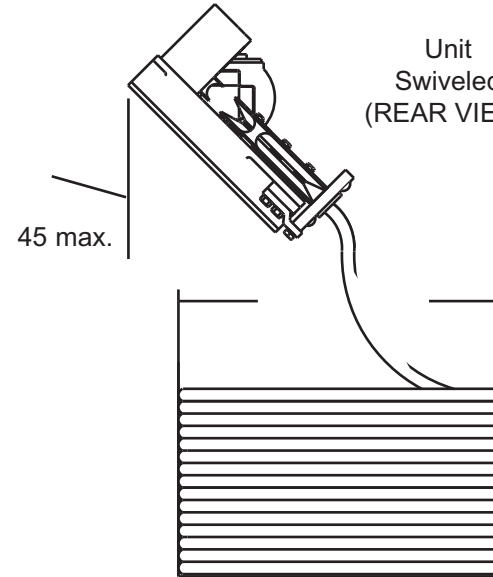

CM-7 RV-CABLEMASTER DIMENSIONS

SPECIFICATIONS:

Voltage:	12 VDC (24/32v DC available)
Amperage:	7-9 amps under load
Weight:	22 lbs.
Capacity:	adj. from 7/8" to 1-1/4" dia. cable - 50 amp 220v cable
Length of cable:	determined by available storage space

NOTE:
May swing up to 45 degrees

Minimum cable area required:
35' Soft cable (SOW) 14" x 14" x 16" high
35' Stiff cable (STW) 16" x 16" x 16" high

SAMPLE RV INSTALLATIONS

Remote Installation
(TOP VIEW)

Unit
Swiveled
(REAR VIEW)