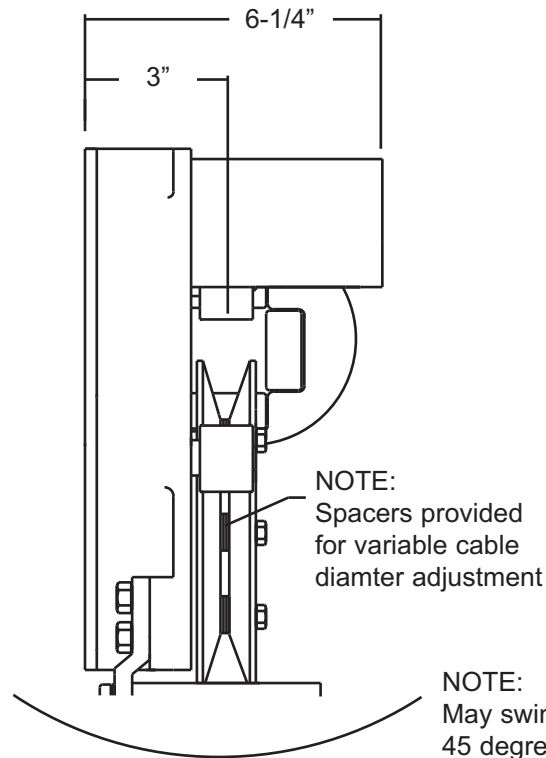

CM-7 RV-CABLEMASTER DIMENSIONS

SPECIFICATIONS:

Voltage:	12 VDC (24/32v DC available)
Amperage:	7-9 amps under load
Weight:	22 lbs.
Capacity:	adj. from 7/8" to 1-1/4" dia. cable - 50 amp 220v cable
Length of cable:	determined by available storage space

NOTE:
May swing up to 45 degrees

Minimum cable area required:
35' Soft cable (SOW) 14" x 14" x 16" high
35' Stiff cable (STW) 16" x 16" x 16" high

SAMPLE RV INSTALLATIONS

Remote Installation
(TOP VIEW)

Unit
Swiveled
(REAR VIEW)