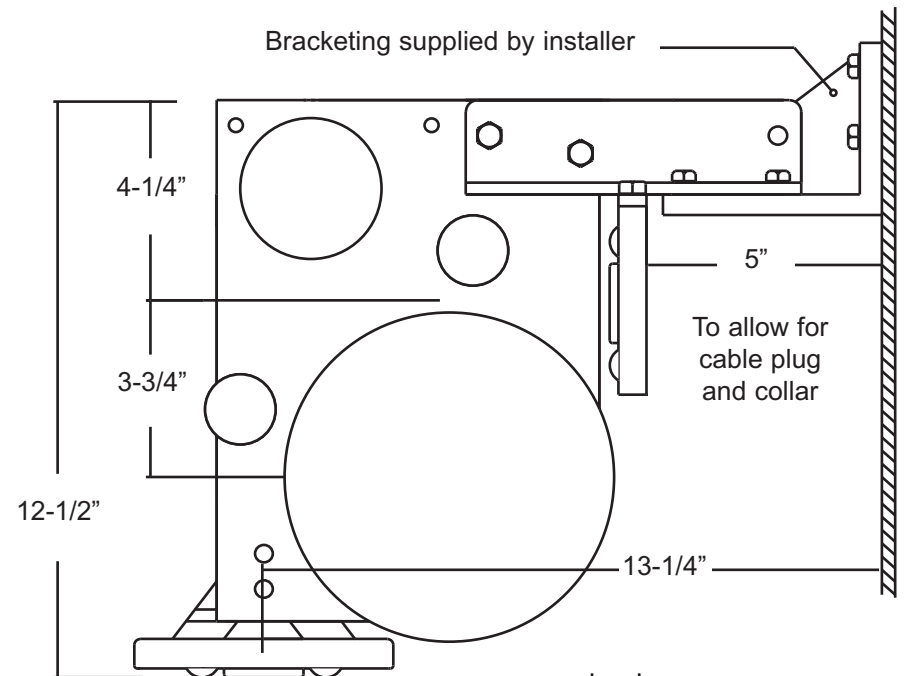

CM-7 RV-CABLEMASTER DIMENSIONS

SPECIFICATIONS:

Voltage:	12 VDC (24/32v DC available)
Amperage:	7-9 amps under load
Weight:	22 lbs.
Capacity:	adj. from 7/8" to 1-1/4" dia. cable - 50 amp 220v cable
Length of cable:	determined by available storage space

NOTE:
May swing up to 45 degrees

Minimum cable area required:
35' Soft cable (SOW) 14" x 14" x 16" high
35' Stiff cable (STW) 16" x 16" x 16" high

SAMPLE RV INSTALLATIONS

Remote Installation
(TOP VIEW)

Unit
Swiveled
(REAR VIEW)