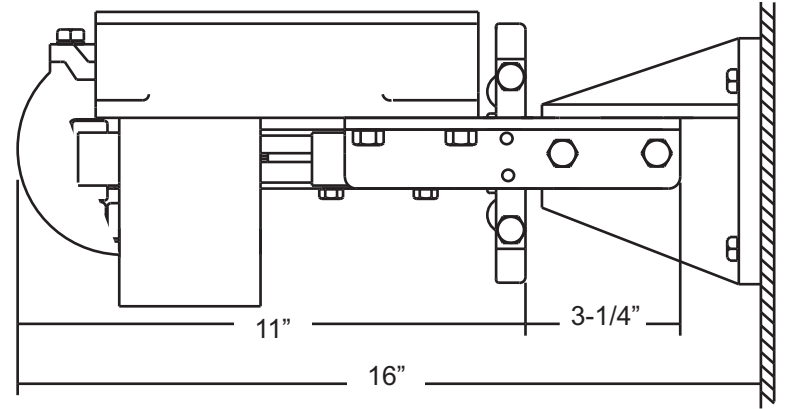

CM-7 RV-CABLEMASTER DIMENSIONS

SPECIFICATIONS:

Voltage:	12 VDC (24/32v DC available)
Amperage:	7-9 amps under load
Weight:	22 lbs.
Capacity:	adj. from 7/8" to 1-1/4" dia. cable - 50 amp 220v cable
Length of cable:	determined by available storage space

NOTE:
May swing up to 45 degrees

Minimum cable area required:
35' Soft cable (SOW) 14" x 14" x 16" high
35' Stiff cable (STW) 16" x 16" x 16" high

SAMPLE RV INSTALLATIONS

Remote Installation
(TOP VIEW)

Unit
Swiveled
(REAR VIEW)