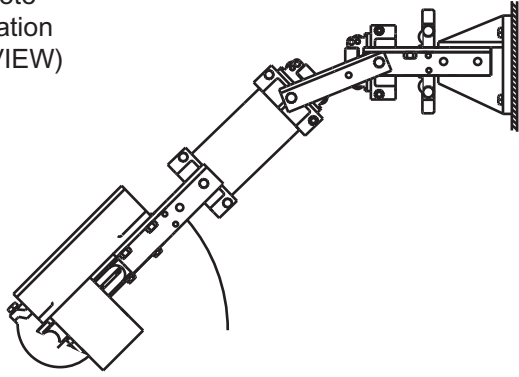

CM-7 RV-CABLEMASTER DIMENSIONS

SPECIFICATIONS:

Voltage:	12 VDC (24/32v DC available)
Amperage:	7-9 amps under load
Weight:	22 lbs.
Capacity:	adj. from 7/8" to 1-1/4" dia. cable - 50 amp 220v cable
Length of cable:	determined by available storage space

NOTE:
May swing up to 45 degrees

Minimum cable area required:
35' Soft cable (SOW) 14" x 14" x 16" high
35' Stiff cable (STW) 16" x 16" x 16" high

SAMPLE RV INSTALLATIONS

Remote Installation
(TOP VIEW)

Unit
Swiveled
(REAR VIEW)