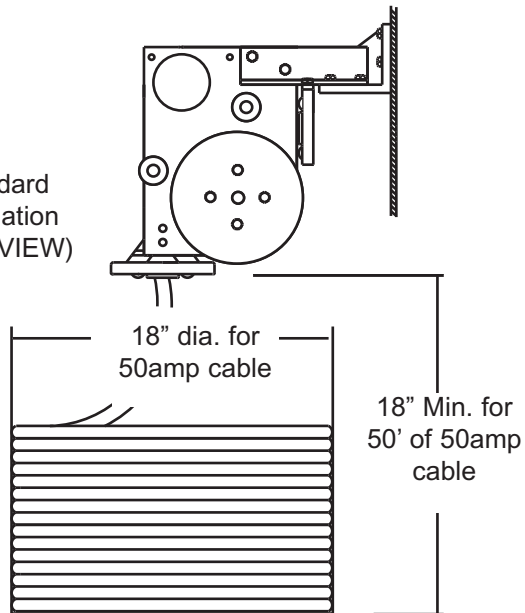

Standard
Installation
(SIDE VIEW)