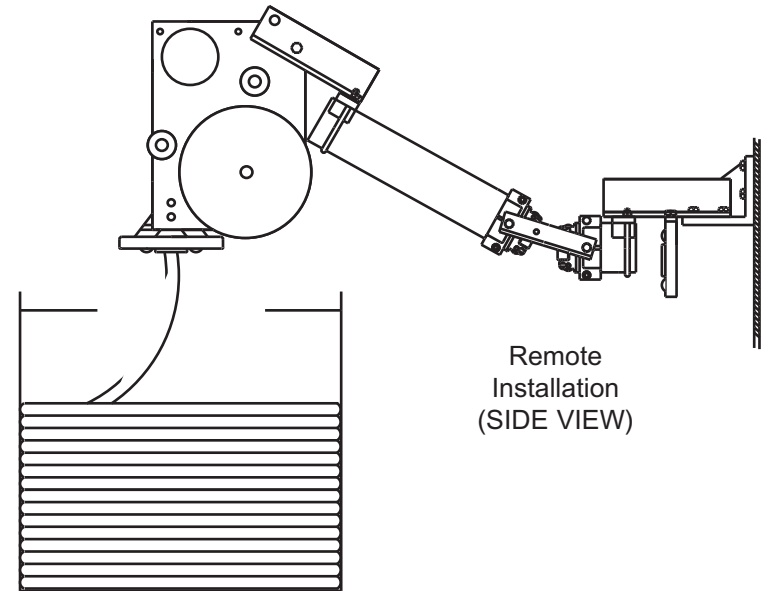

Remote
Installation
(SIDE VIEW)