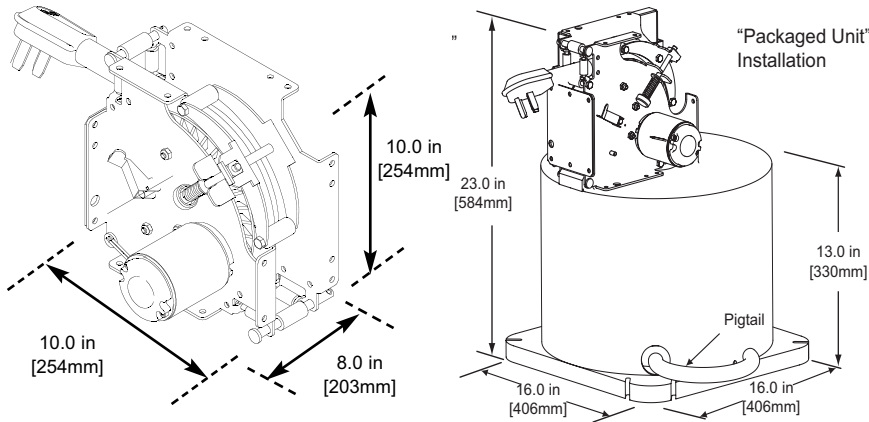

CABLEMASTER

RV Power Cable Storage System

Easy to install!

- ***Lower Profile*** — takes up less space!
- ***Unlimited cable capacity*** — handles as much cable as you can store!
- ***Adjustable for all cable sizes*** — fast, easy adjustment of cable tension!
- ***No Slip Rings*** — eliminates potential electric connection problems

CABLEMASTER™ SPECIFICATIONS			
SIZE:	10.0 H x 10.0 D x 8.0 W	VOLTAGE:	12 VDC
WEIGHT:	14 LBS WITHOUT CABLE:	AMPERAGE:	7-9 AMPS UNDER LOAD
CABLE:	6/3, 8/1, 6/4 50AMP 125/250VAC	CABLE TYPE:	S, SE, SO, ST, STO, SOW
CABLE STORAGE CAPACITY IS DETERMINED BY AVAILABLE STORAGE SPACE IN YOUR COACH			