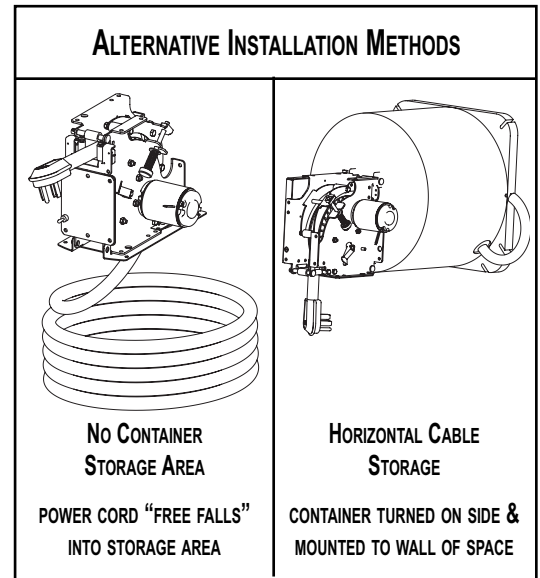

CABLEMASTER

RV Power Cable Storage System

Easy to install!

- ***Lower Profile*** — takes up less space!
- ***Unlimited cable capacity*** — handles as much cable as you can store!
- ***Adjustable for all cable sizes*** — fast, easy adjustment of cable tension!
- ***No Slip Rings*** — eliminates potential electric connection problems

The Cablemaster™ is the newest design from Glendinning which incorporates several new features, including an easy-to-operate cable tension adjustment. In addition to new features, Glendinning has used the latest techniques in value engineering to make the Cablemaster™ lower priced and more affordable. You can't afford to be without the convenience of power cable handling any longer!