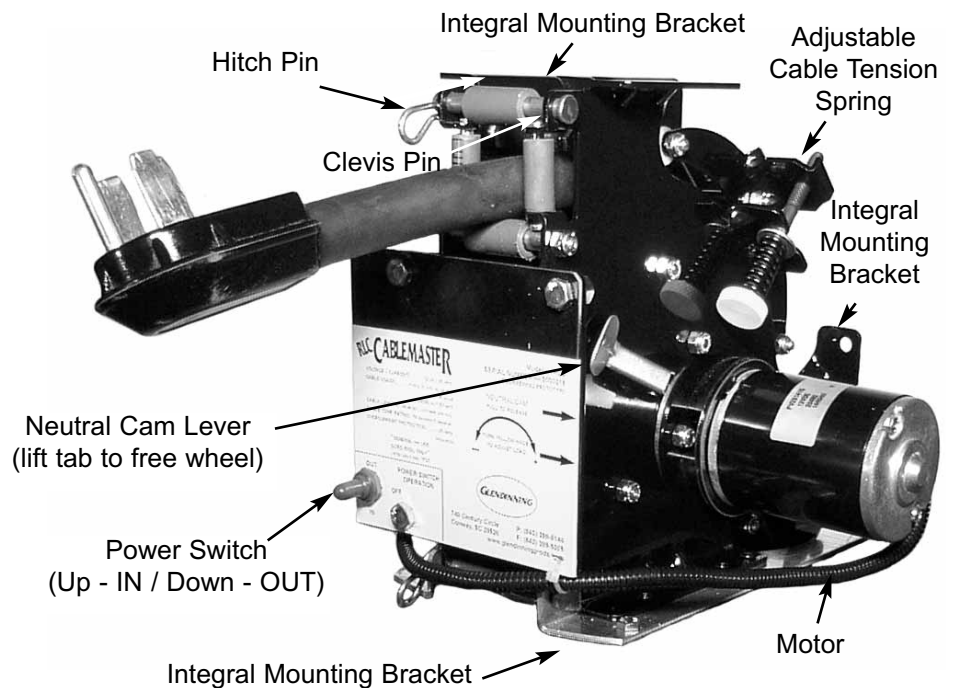

CABLEMASTER

RV Power Cable Storage System

Easy to install!

- ***Lower Profile*** — takes up less space!
- ***Unlimited cable capacity*** — handles as much cable as you can store!
- ***Adjustable for all cable sizes*** — fast, easy adjustment of cable tension!
- ***No Slip Rings*** — eliminates potential electric connection problems

You relax . . . we'll unwind!

YOU RELAX . . . WE'LL UNWIND!

Glendinning is the leader of the RV power cable handling market since we first introduced the Cablemaster™ to the motorhome industry in 1990. Since then, thousands of very happy and satisfied RV owners have experienced the enjoyment of Glendinning power cord reels. No more heavy lifting. No more handling dirty or wet power cords when getting underway. Simply operate a switch and the RV power cord is reliably, quickly and easily payed out or retracted and stored away. This is why we say... "You relax.... we'll unwind".

The Cablemaster™ is the newest design from Glendinning which incorporates several new features, including an easy-to-operate cable tension adjustment. In addition to new features, Glendinning has used the latest techniques in value engineering to make the Cablemaster™ lower priced and more affordable. You can't afford to be without the convenience of power cable handling any longer!

Features and Benefits

- **UNLIMITED CABLE CAPACITY** — Need more cable length? No problem!
- **No SLIP RINGS** — Eliminates potential electrical connection problems!
- **ADJUSTABLE TO FIT ALL POWER CABLES** — Easily adjustable no matter what type of cable you have!
- **AFFORDABLE** — Lowest cost power cord management system in the industry!
- **VERSATILE** — Can be mounted in a variety of ways!