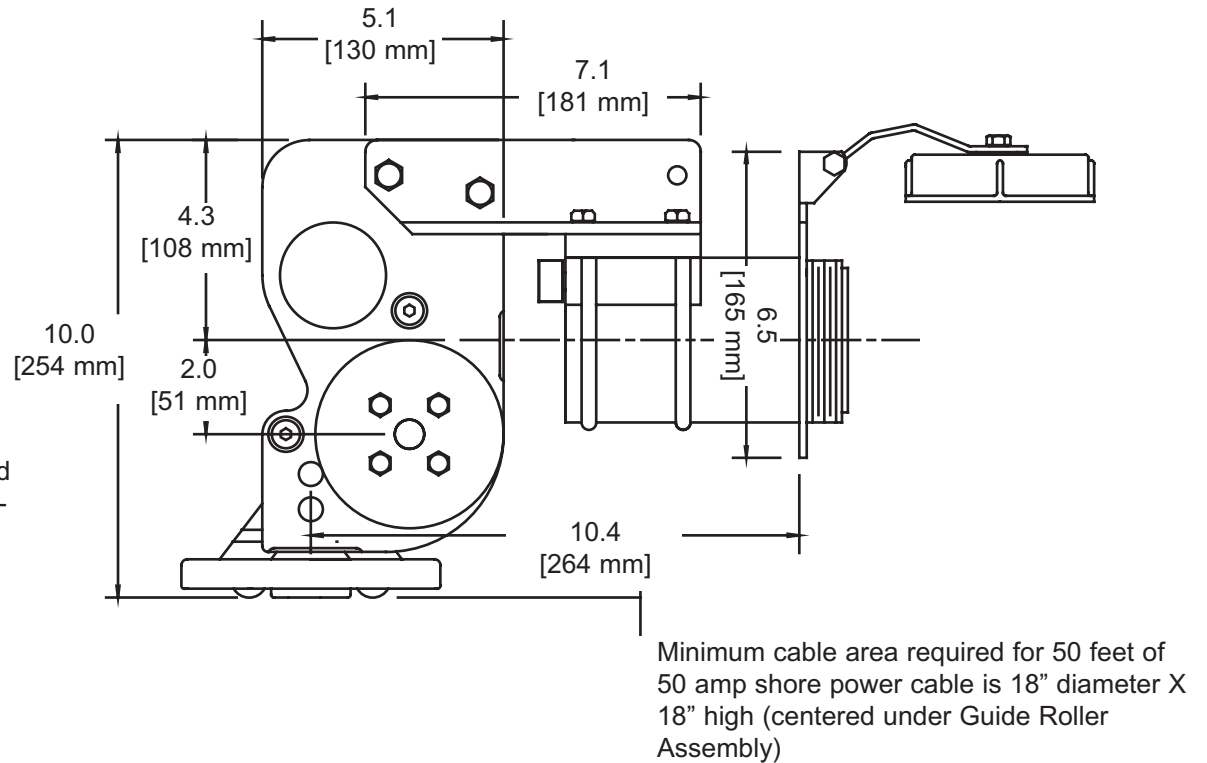

# CM-4 DIMENSIONS

## SPECIFICATIONS:

Voltage: 12 VDC  
 Current: 4 - 5 Amps under load  
 Weight: 9 lbs.  
 Cable size: 30 amp, 110 volt  
 Adjustable (5/8" to 3/4"  
 diameter)  
 Length capacity: Determined by size of storage  
 location

# CM-4 DIMENSIONS

The CM-4 Standard Configuration comes complete with:

- Power Unit
- Chromed Hawse Pipe Assembly
- Out-limit and In-limit switch assembly
- Power switch (3 pos. out-off-in)
- Nameplate
- One year limited warranty

www.glendinningprods.com CM4D\_v2.0

NOTE: The Power Unit can be mounted on the storage container using optional container mounting bracket. They can also be separated by using 2" PVC tubing between the Container and Power Unit.