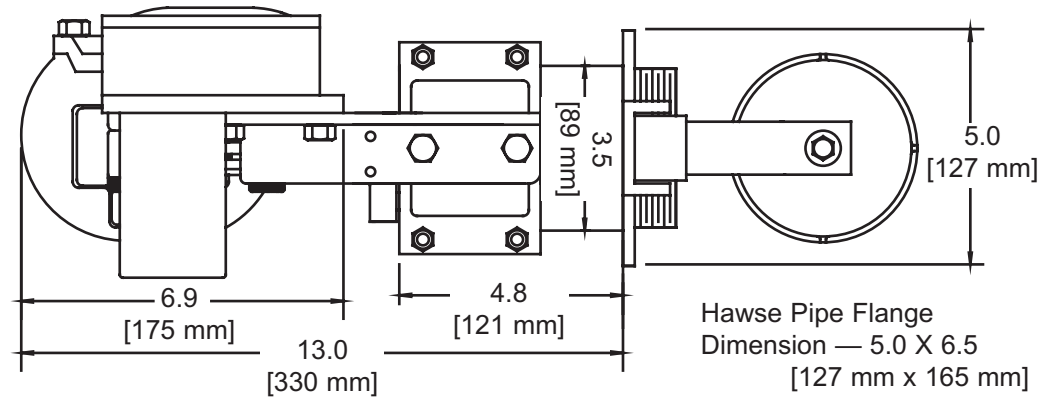

# CM-4 DIMENSIONS

## SPECIFICATIONS:

Voltage: 12 VDC  
 Current: 4 - 5 Amps under load  
 Weight: 9 lbs.  
 Cable size: 30 amp, 110 volt  
 Adjustable (5/8" to 3/4"  
 diameter)  
 Length capacity: Determined by size of storage  
 location

# CM-4 DIMENSIONS

The CM-4 Standard Configuration comes complete with:

- Power Unit
- Chromed Hawse Pipe Assembly
- Out-limit and In-limit switch assembly
- Power switch (3 pos. out-off-in)
- Nameplate
- One year limited warranty

www.glendinningprods.com CM4D\_v2.0

NOTE: The Power Unit can be mounted on the storage container using optional container mounting bracket. They can also be separated by using 2" PVC tubing between the Container and Power Unit.