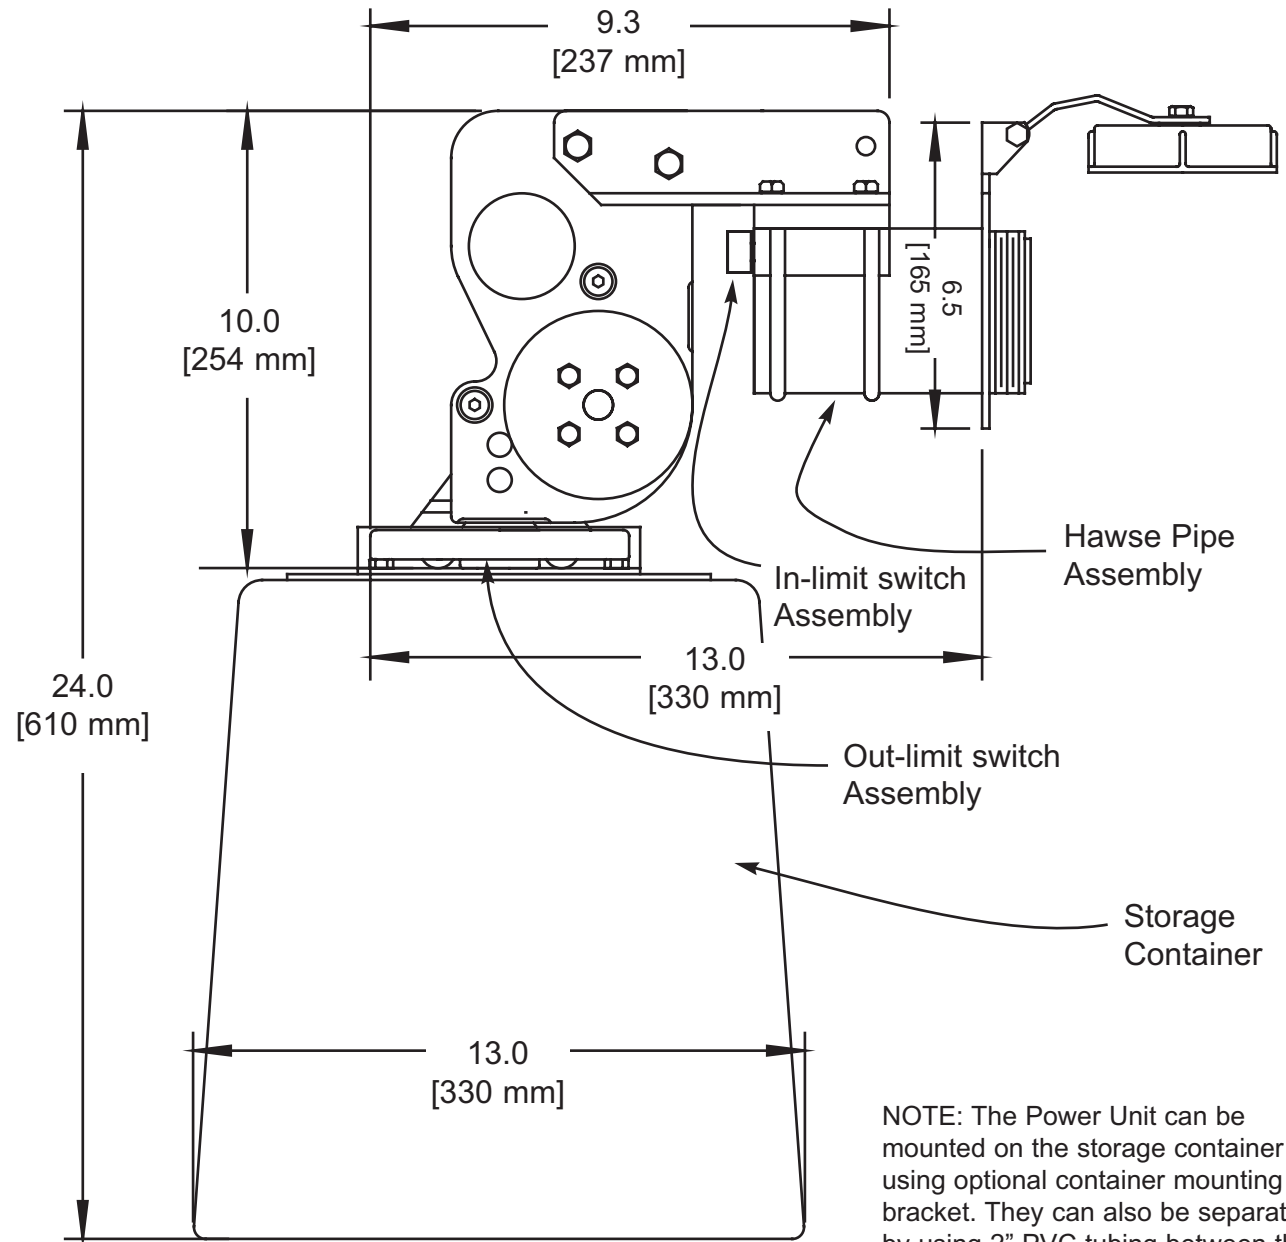

## SPECIFICATIONS:

Voltage: 12 VDC  
 Current: 4 - 5 Amps under load  
 Weight: 9 lbs.  
 Cable size: 30 amp, 110 volt  
 Adjustable (5/8" to 3/4"  
 diameter)  
 Length capacity: Determined by size of storage  
 location

# CM-4 DIMENSIONS

The CM-4 Standard Configuration comes complete with:

- Power Unit
- Chromed Hawse Pipe Assembly
- Out-limit and In-limit switch assembly
- Power switch (3 pos. out-off-in)
- Nameplate
- One year limited warranty

Optional Configuration includes:

- 50 feet of 30amp cable
- Storage Container

Common Installation Accessories:

- 10amp breaker
- Extra bracketing available

**GLENDINNING**  
MARINE PRODUCTS, INC.

740 Century Circle  
Conway, SC 29526  
P: 843.399.6146  
F: 843-399-5005

www.glendinningprods.com CM4D\_v2.0

NOTE: The Power Unit can be mounted on the storage container using optional container mounting bracket. They can also be separated by using 2" PVC tubing between the Container and Power Unit.