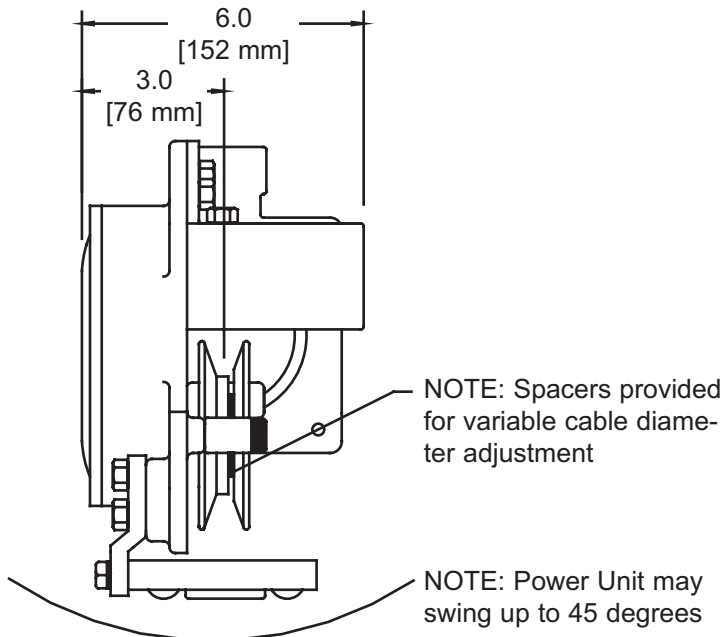

# CM-4 DIMENSIONS

## SPECIFICATIONS:

Voltage: 12 VDC  
 Current: 4 - 5 Amps under load  
 Weight: 9 lbs.  
 Cable size: 30 amp, 110 volt  
 Adjustable (5/8" to 3/4"  
 diameter)  
 Length capacity: Determined by size of storage  
 location

# CM-4 DIMENSIONS

The CM-4 Standard Configuration comes complete with:

- Power Unit
- Chromed Hawse Pipe Assembly
- Out-limit and In-limit switch assembly
- Power switch (3 pos. out-off-in)
- Nameplate
- One year limited warranty

www.glendinningprods.com CM4D\_v2.0

NOTE: The Power Unit can be mounted on the storage container using optional container mounting bracket. They can also be separated by using 2" PVC tubing between the Container and Power Unit.